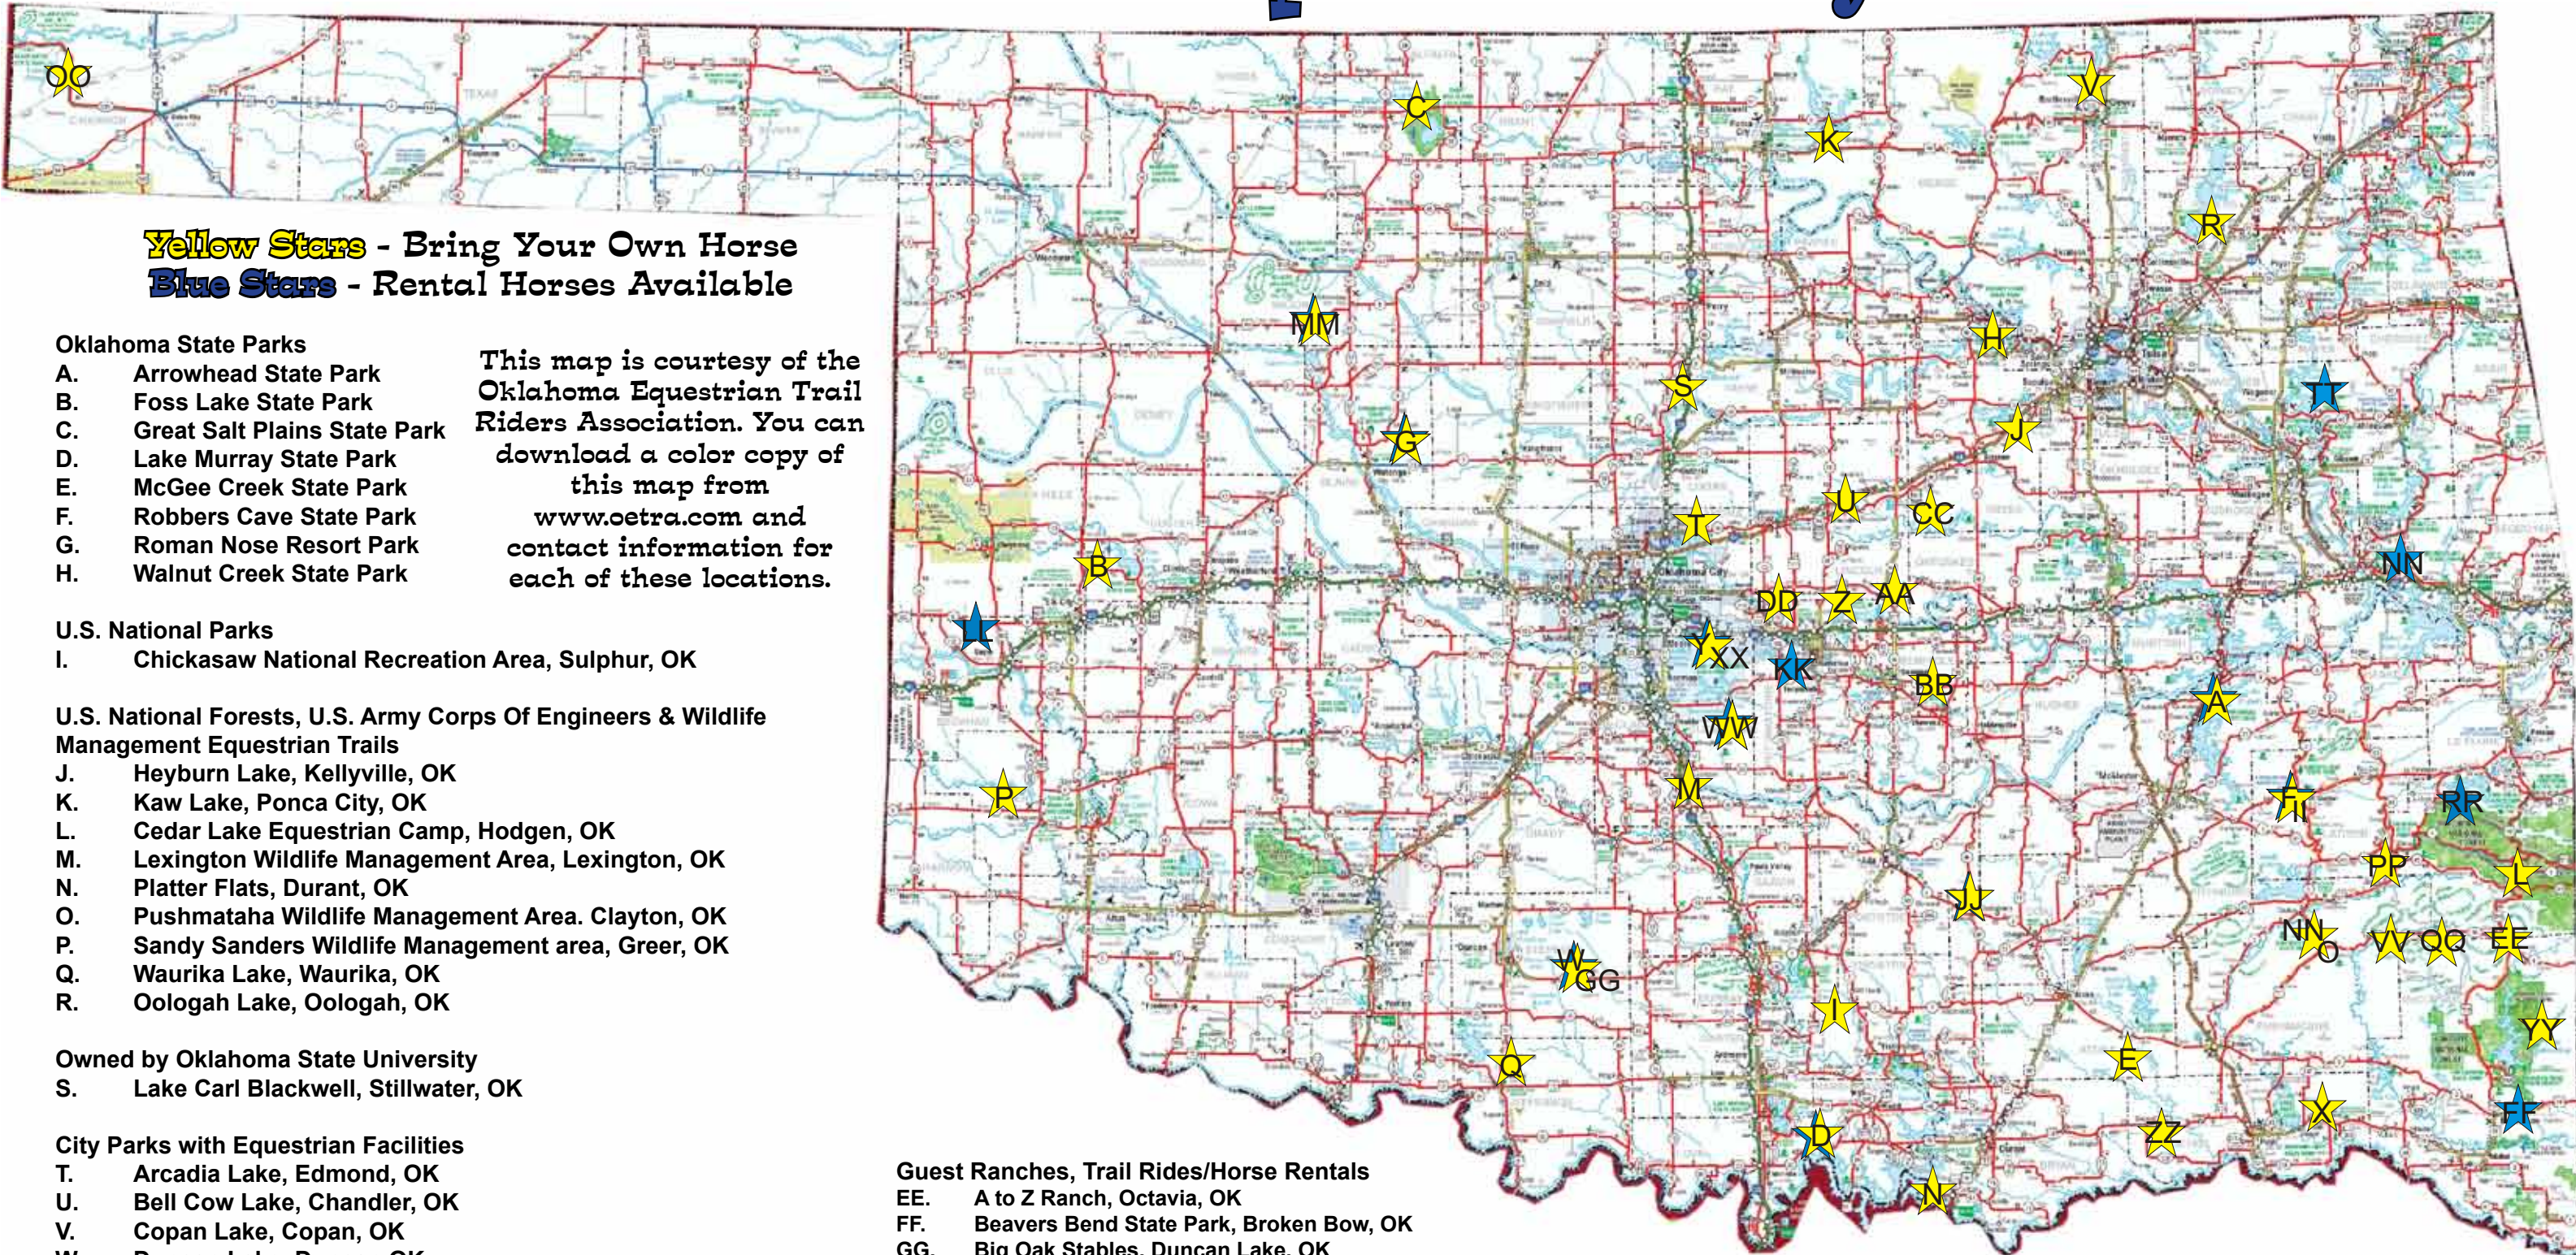

Oklahoma Trails Map - courtesy of OETRA

Yellow Stars - Bring Your Own Horse
Blue Stars - Rental Horses Available

Oklahoma State Parks

- A. Arrowhead State Park
- B. Foss Lake State Park
- C. Great Salt Plains State Park
- D. Lake Murray State Park
- E. McGee Creek State Park
- F. Robbers Cave State Park
- G. Roman Nose Resort Park
- H. Walnut Creek State Park

- I. Chickasaw National Recreation Area, Sulphur, OK

U.S. National Forests, U.S. Army Corps Of Engineers & Wildlife Management Equestrian Trails

- J. Heyburn Lake, Kellyville, OK
- K. Kaw Lake, Ponca City, OK
- L. Cedar Lake Equestrian Camp, Hodgen, OK
- M. Lexington Wildlife Management Area, Lexington, OK
- N. Platter Flats, Durant, OK
- O. Pushmataha Wildlife Management Area, Clayton, OK
- P. Sandy Sanders Wildlife Management area, Greer, OK
- Q. Waurika Lake, Waurika, OK
- R. Oologah Lake, Oologah, OK

Guest Ranches, Trail Rides/Horse Rentals

- EE. A to Z Ranch, Octavia, OK
- FF. Beavers Bend State Park, Broken Bow, OK
- GG. Big Oak Stables, Duncan Lake, OK
- HH. Circle L Ranch, Gore, OK
- II. D Bar T Stables Wilburton, OK
- JJ. "Dos Equis (XX) Ranch" Stonewall, OK
- KK. Double J Ranch Shawnee, OK
- LL. Flying W Guest Ranch, Sayre, OK
- MM. Gloss Mountain Outfitters, Cherokee, OK
- NN. Green Country Stables, Tahlequah/Indian Mounds Horse Camp, Clayton
- OO. Hitchin Post Ranch, Kenton, OK
- PP. Horse Heaven Ranch, Talihina, OK

- QQ. J-D Trails and Horse Camp, Octavia, OK.
- RR. Lonesome L. Ranch Wister, OK
- SS. Red River Ranch Retreat, Sayre, OK
- TT. Sequoyah Stables, Sequoyah State Park, OK
- UU. Talking Trees, Heavener, OK
- VV. The Wild Horse Honobia, Octavia, OK
- WW. Thunderbird Stables, Oklahoma City
- XX. The Riding Stables, Draper Lake, Del City, OK
- YY. Wilderness Lake Front Resort, Broken Bow, OK
- ZZ. Wood Guest Ranch, Boswell, OK